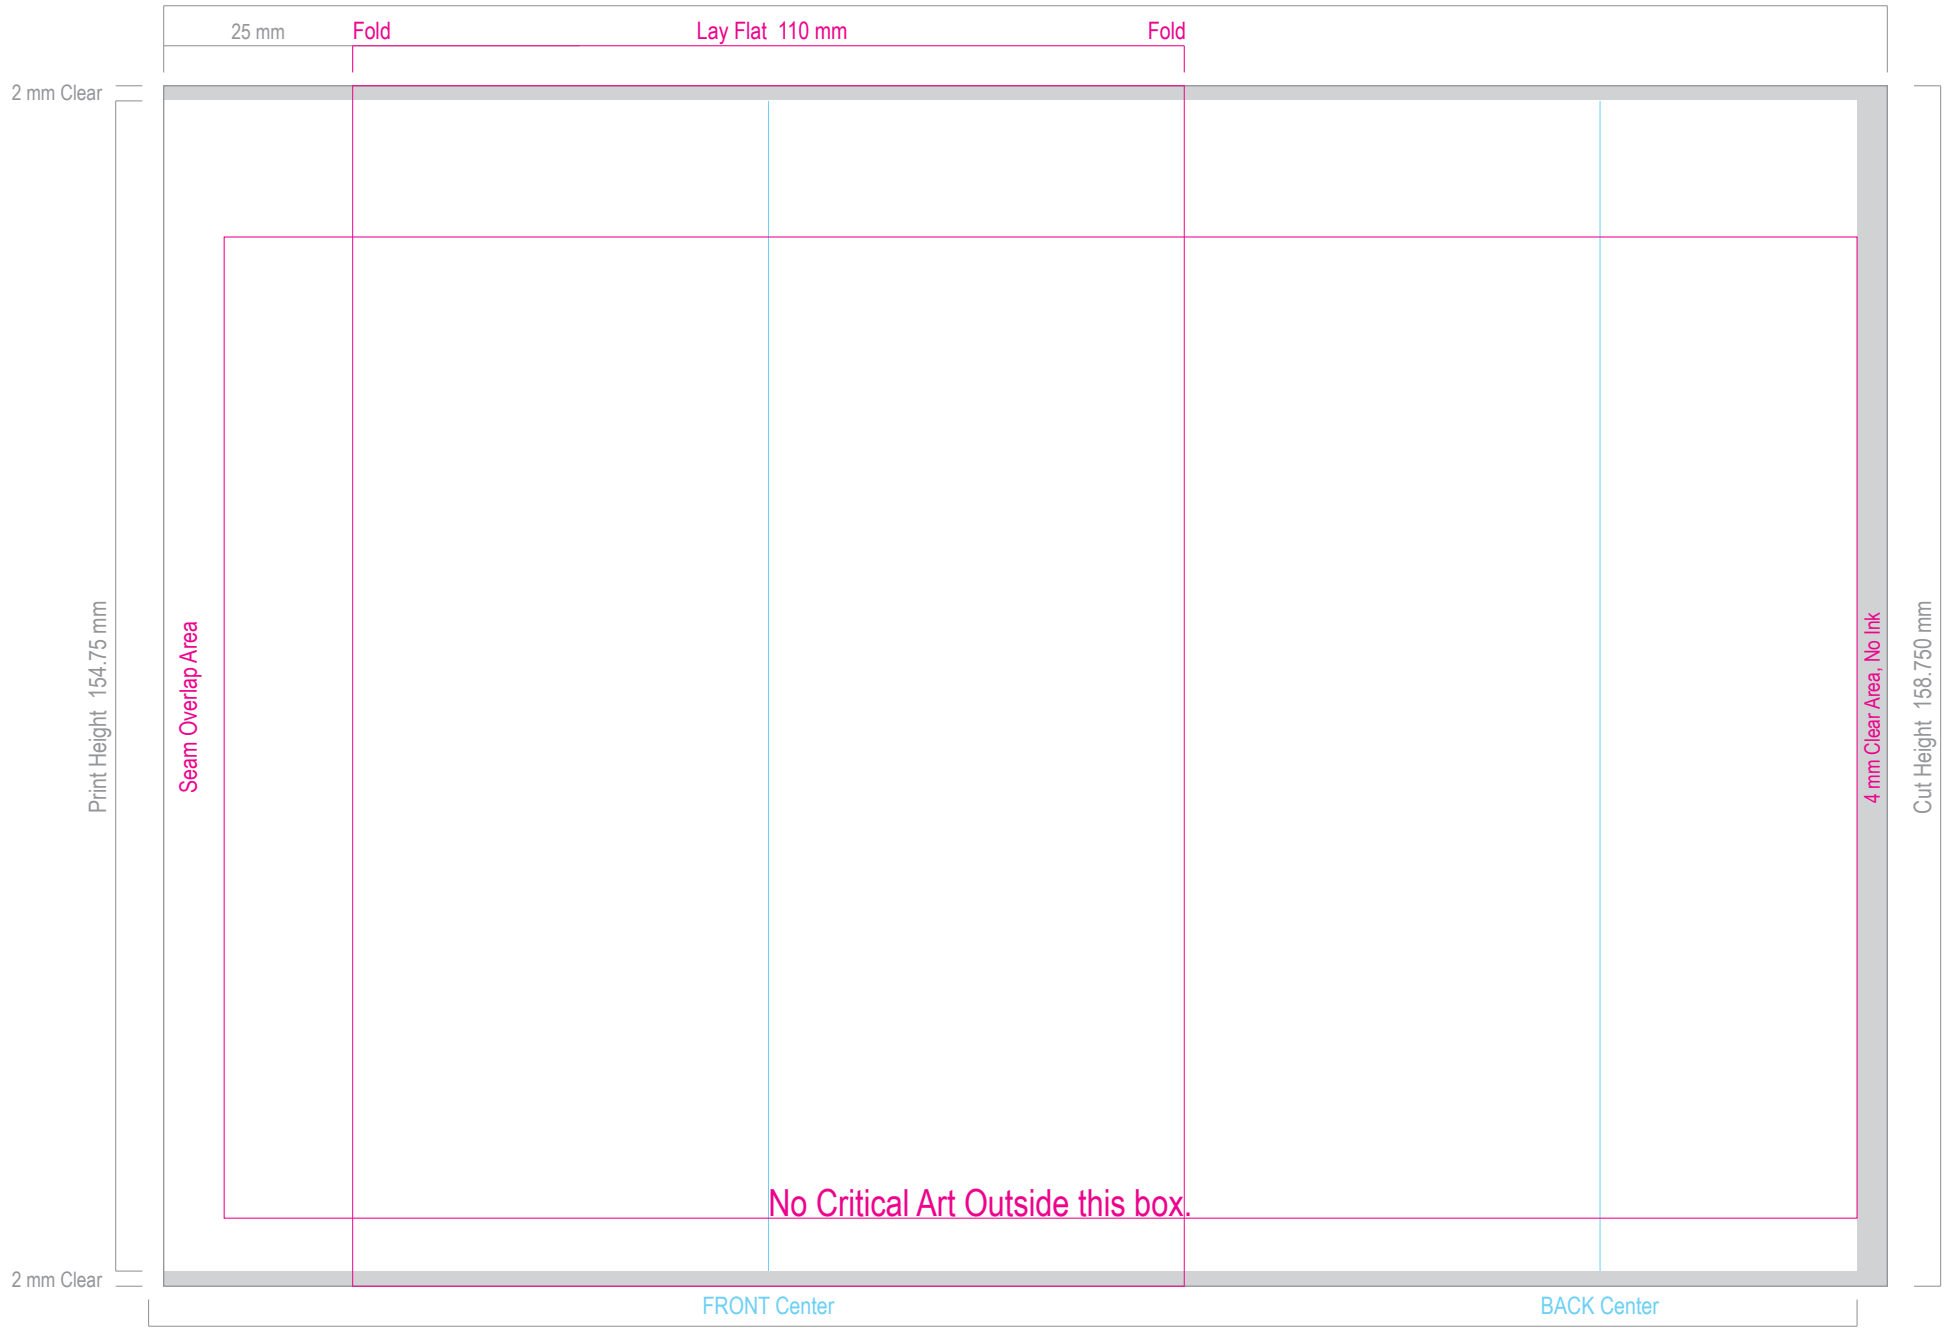

05.24.2018.13

Slit Width 228 mm

Slit Width: 228mm (8.976")
 Cut Height: 158.750mm (6.250")
 Lay Flat Width: 110mm (4.331")

Digital HP Press
 4 Color & White
 Clear PVC

Print Width 226 mm

Print Cylinder Size: 100T
 ▼ LEADING EDGE ▼